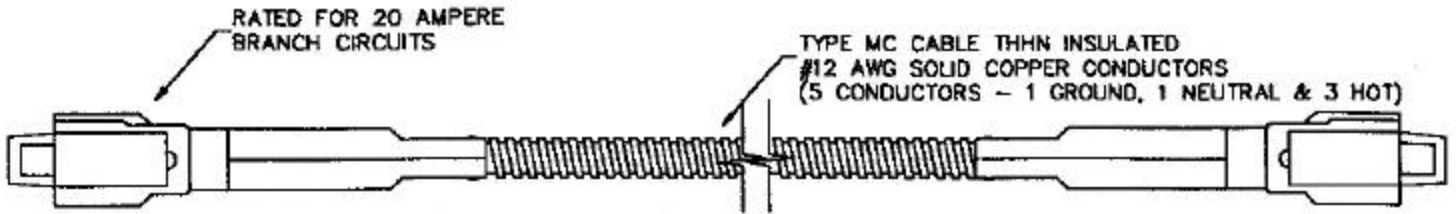

EXTENDER CABLE (20A, 120V)

END VIEW

LENGTH OF PLUG AND PLAY CABLE SET
AS PER PROJECT REQUIREMENTS

CAMINO MODULAR SYSTEMS INC.

89 CARLINGVIEW DRIVE, ETOBICOKE, ONTARIO

TEL: 416-675-2400

FAX: 416-675-2424

SHEET TITLE MULTICIRCUIT PLUG AND PLAY CABLE SET		PROJECT No.
PROJECT:		DRAWING No. ELM-1
SCALE: N.T.S.	DATE: 04/00	DRAWN BY: J.G. CAD FILE NAME: